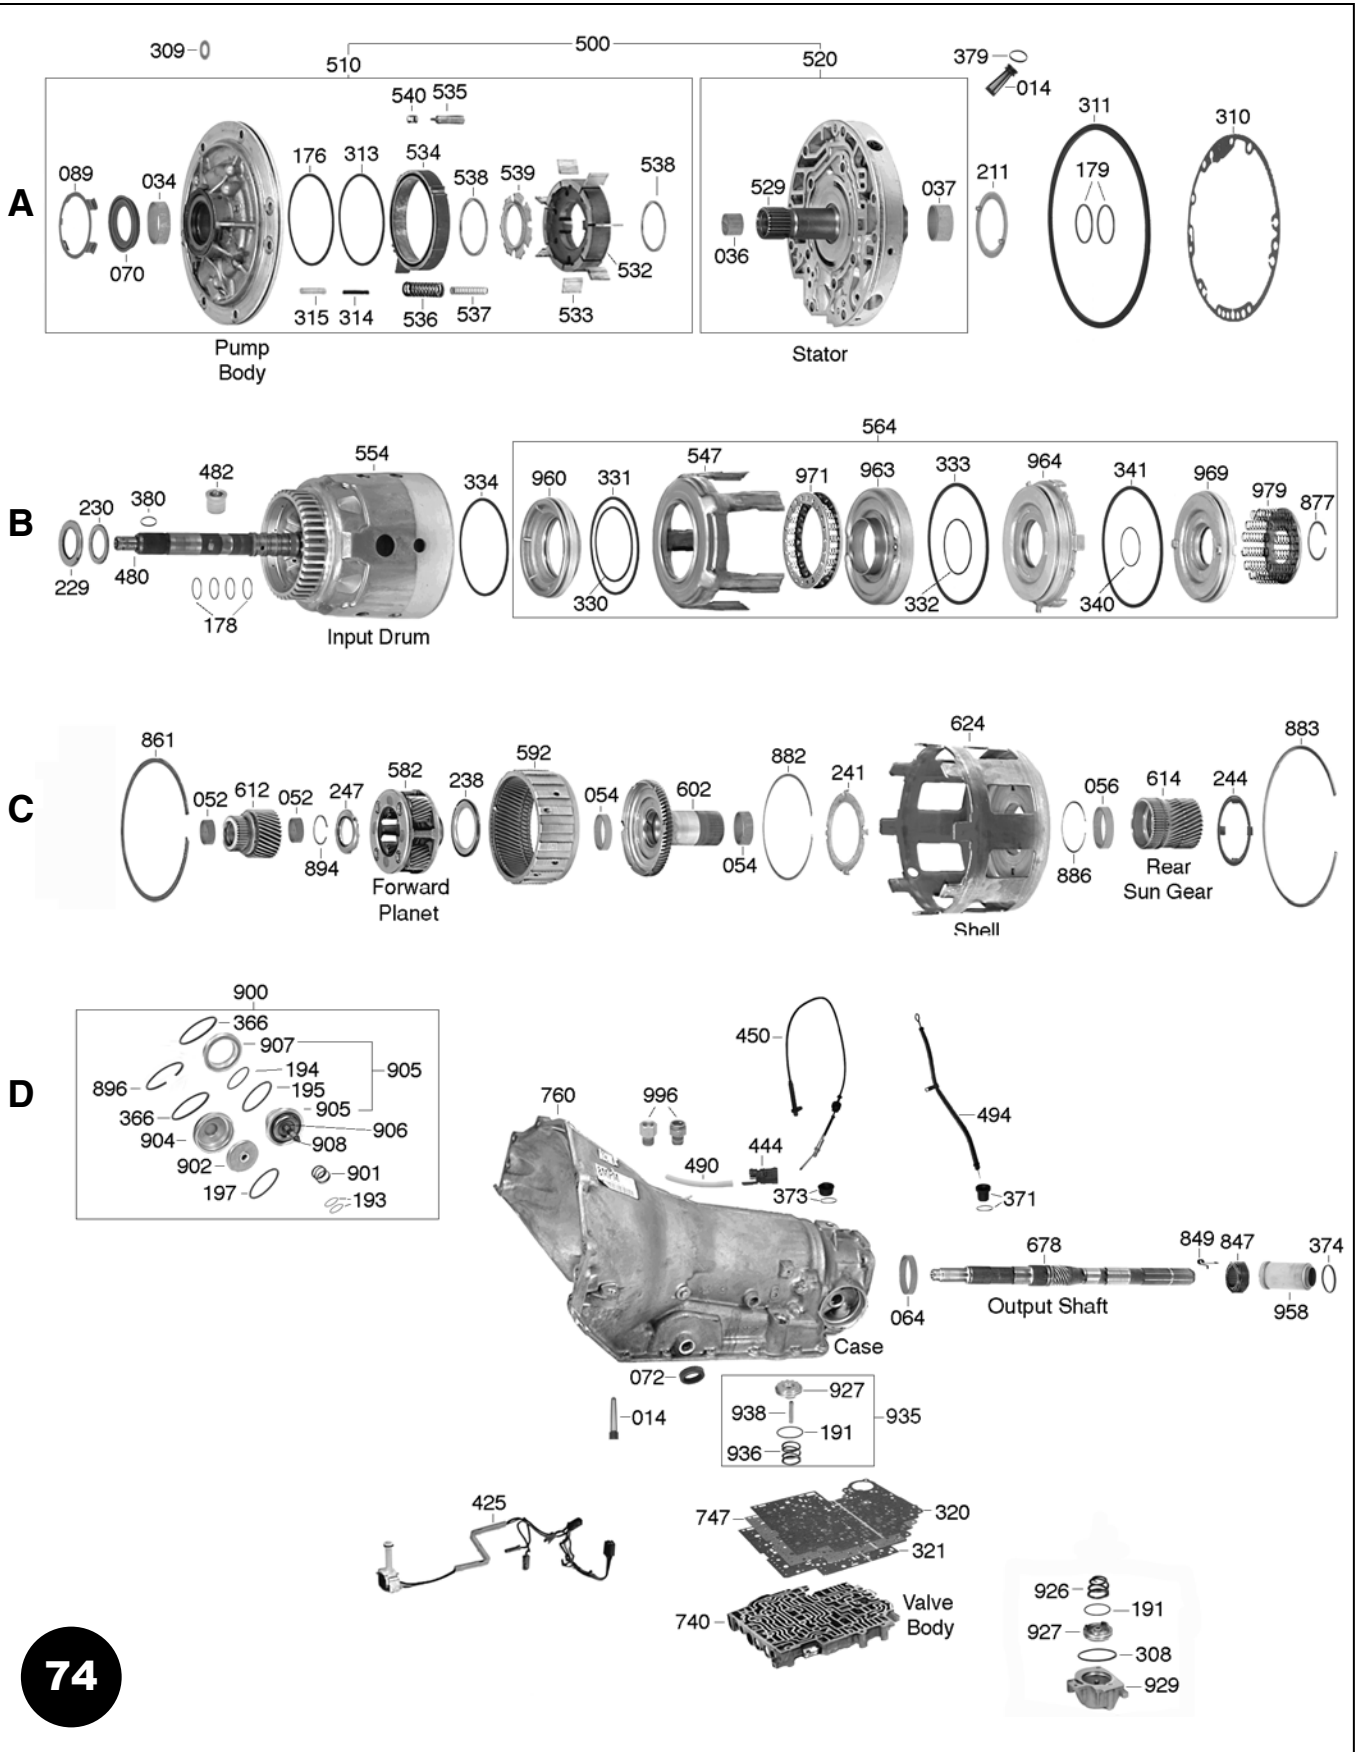

4L60, 700-R4, 4L60E, 4L65E, 4L70E

4L60, 4L60E, 4L65E

4L60, 700-R4, 4L60E, 4L65E, 4L70E

E

F

G

H

Deluxe Kit	008
Compliance Kit	007
Master Kit	006
Less Steel Kit	004
Overhaul Kit	002
Bushing Kit	030
Washer Kit	200
Bearing Kit	201
Technical Manual	400
Pump Part	507
Valve Body Parts	741
Case Parts	761

Note: Not all items are available for all transmission

4L60, 4L60E, 4L65E